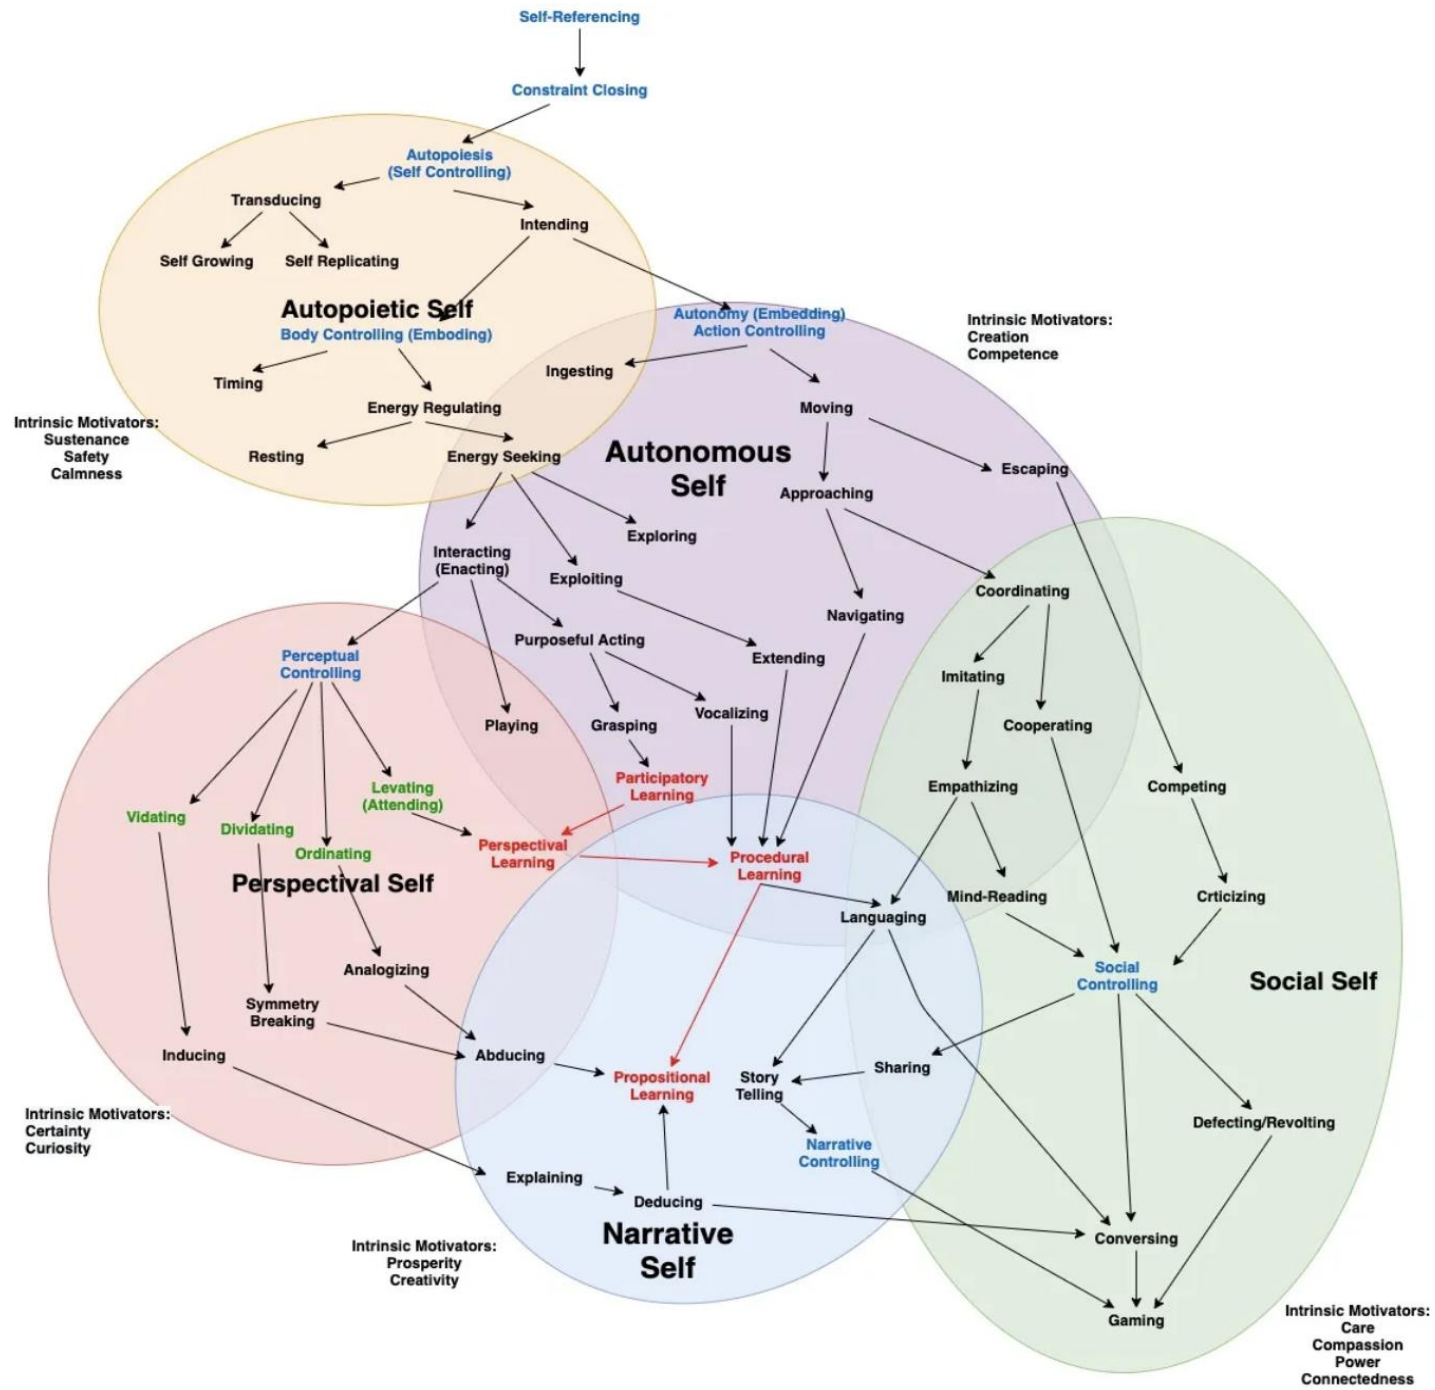

Biomimética empresarial

Estrategias de supervivencia en sistemas complejos

MARÍA BLANCO
JAVIER GONZÁLEZ RECUENCO

A network diagram on a light blue background. It features a dense web of thin black lines representing connections between various nodes. The nodes are represented by small, colorful pushpins in shades of red, green, blue, and yellow. On the right side of the image, the words 'COMPLEXITY' are written in large, bold, black, sans-serif capital letters, stacked vertically. The overall theme is network complexity and organizational structure.

Adaptativo

Emergencia

Autoorganización

HOMEOSTASIS

THE PROCESS OF HOMEOSTASIS

Scenario 1: Normal response

FUNCIONAMIENTO DE LA CARGA ALOSTÁTICA

CARGA ALOSTÁTICA

Las mentes se construyen a sí mismas interactuando con su entorno. Cada yo construye un modelo sofisticado para mantener la **homeostasis**.

Biomimética empresarial

Estrategias de supervivencia en sistemas complejos

MARÍA BLANCO
JAVIER GONZÁLEZ RECUENCO