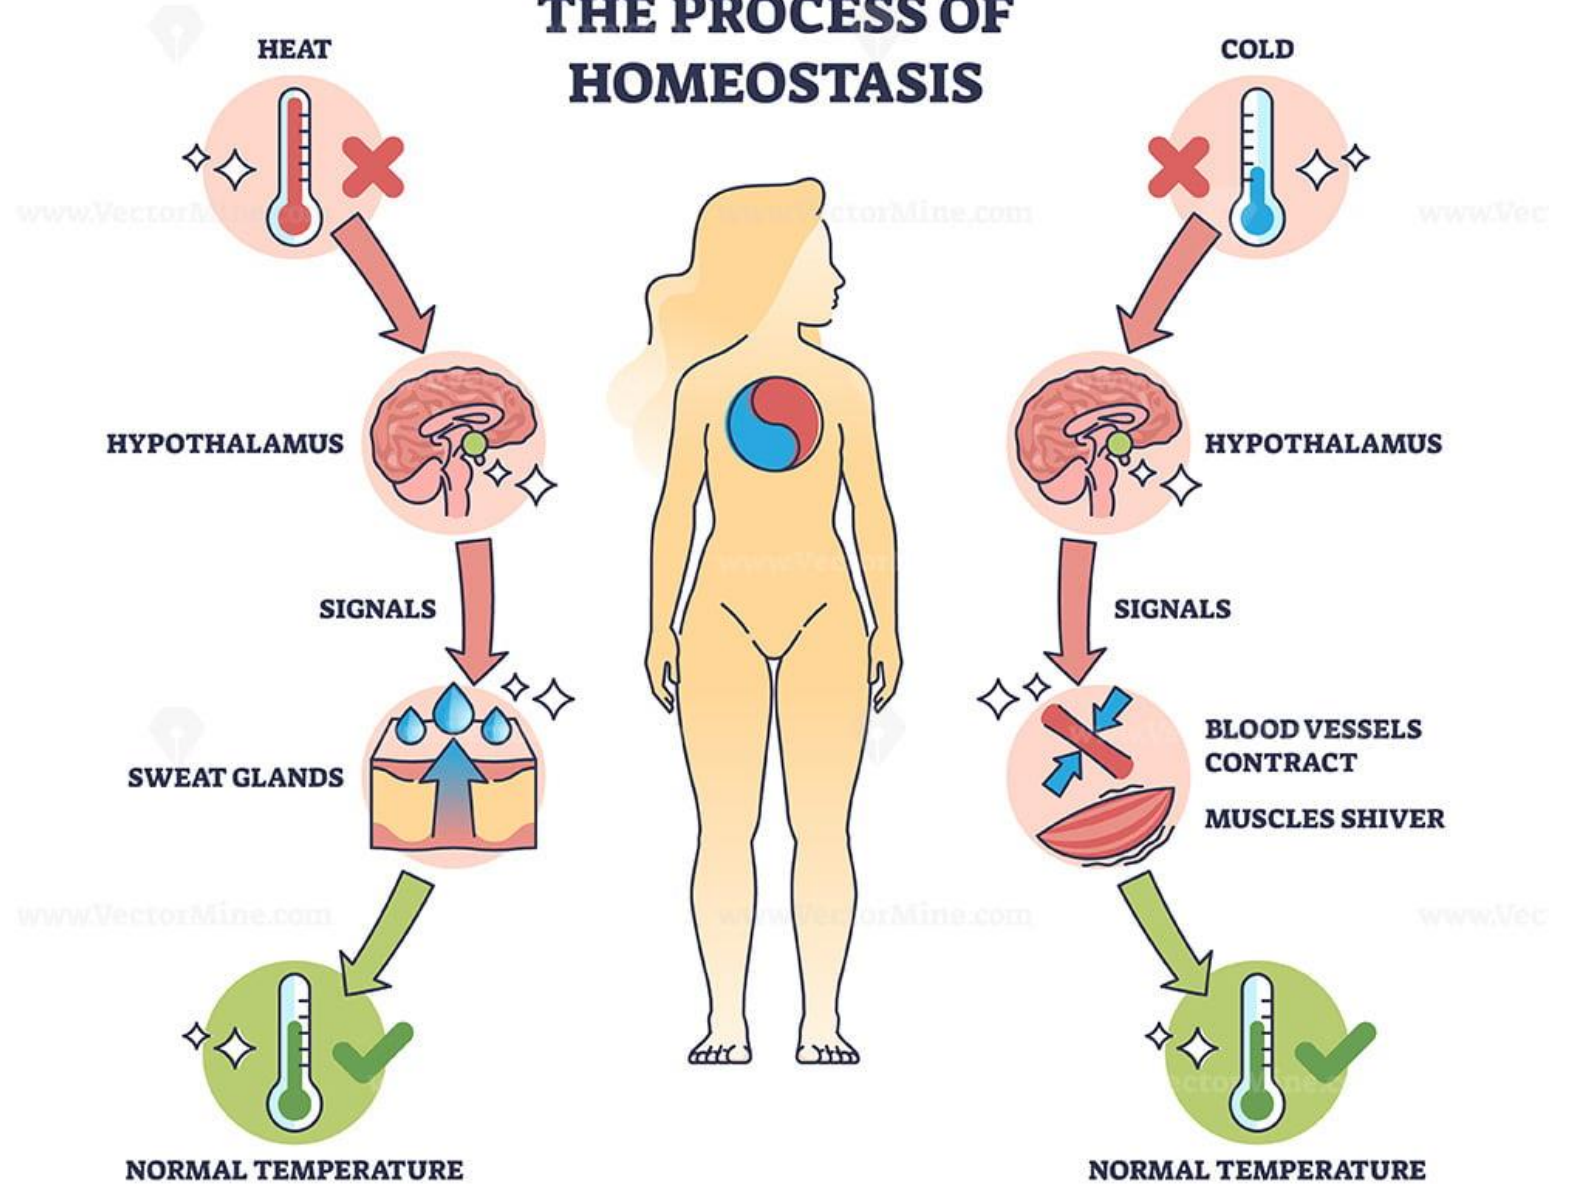

Biomimética empresarial

Estrategias de supervivencia en sistemas complejos

MARÍA BLANCO
JAVIER GONZÁLEZ RECUENCO

A network diagram on a light blue background. It features a dense web of thin black lines representing connections between various nodes. The nodes are represented by small, colorful pushpins in shades of red, green, blue, and yellow. On the right side of the image, the words 'COMPLEXITY' are written in large, bold, black, sans-serif capital letters, stacked vertically. The overall theme is network complexity and organizational structure.

Adaptativo

Emergencia

Autoorganización

HOMEOSTASIS

THE PROCESS OF HOMEOSTASIS

Scenario 1: Normal response

FUNCIONAMIENTO DE LA CARGA ALOSTÁTICA

CARGA ALOSTÁTICA

Las mentes se construyen a sí mismas interactuando con su entorno. Cada yo construye un modelo sofisticado para mantener la **homeostasis**.

Biomimética empresarial

Estrategias de supervivencia en sistemas complejos