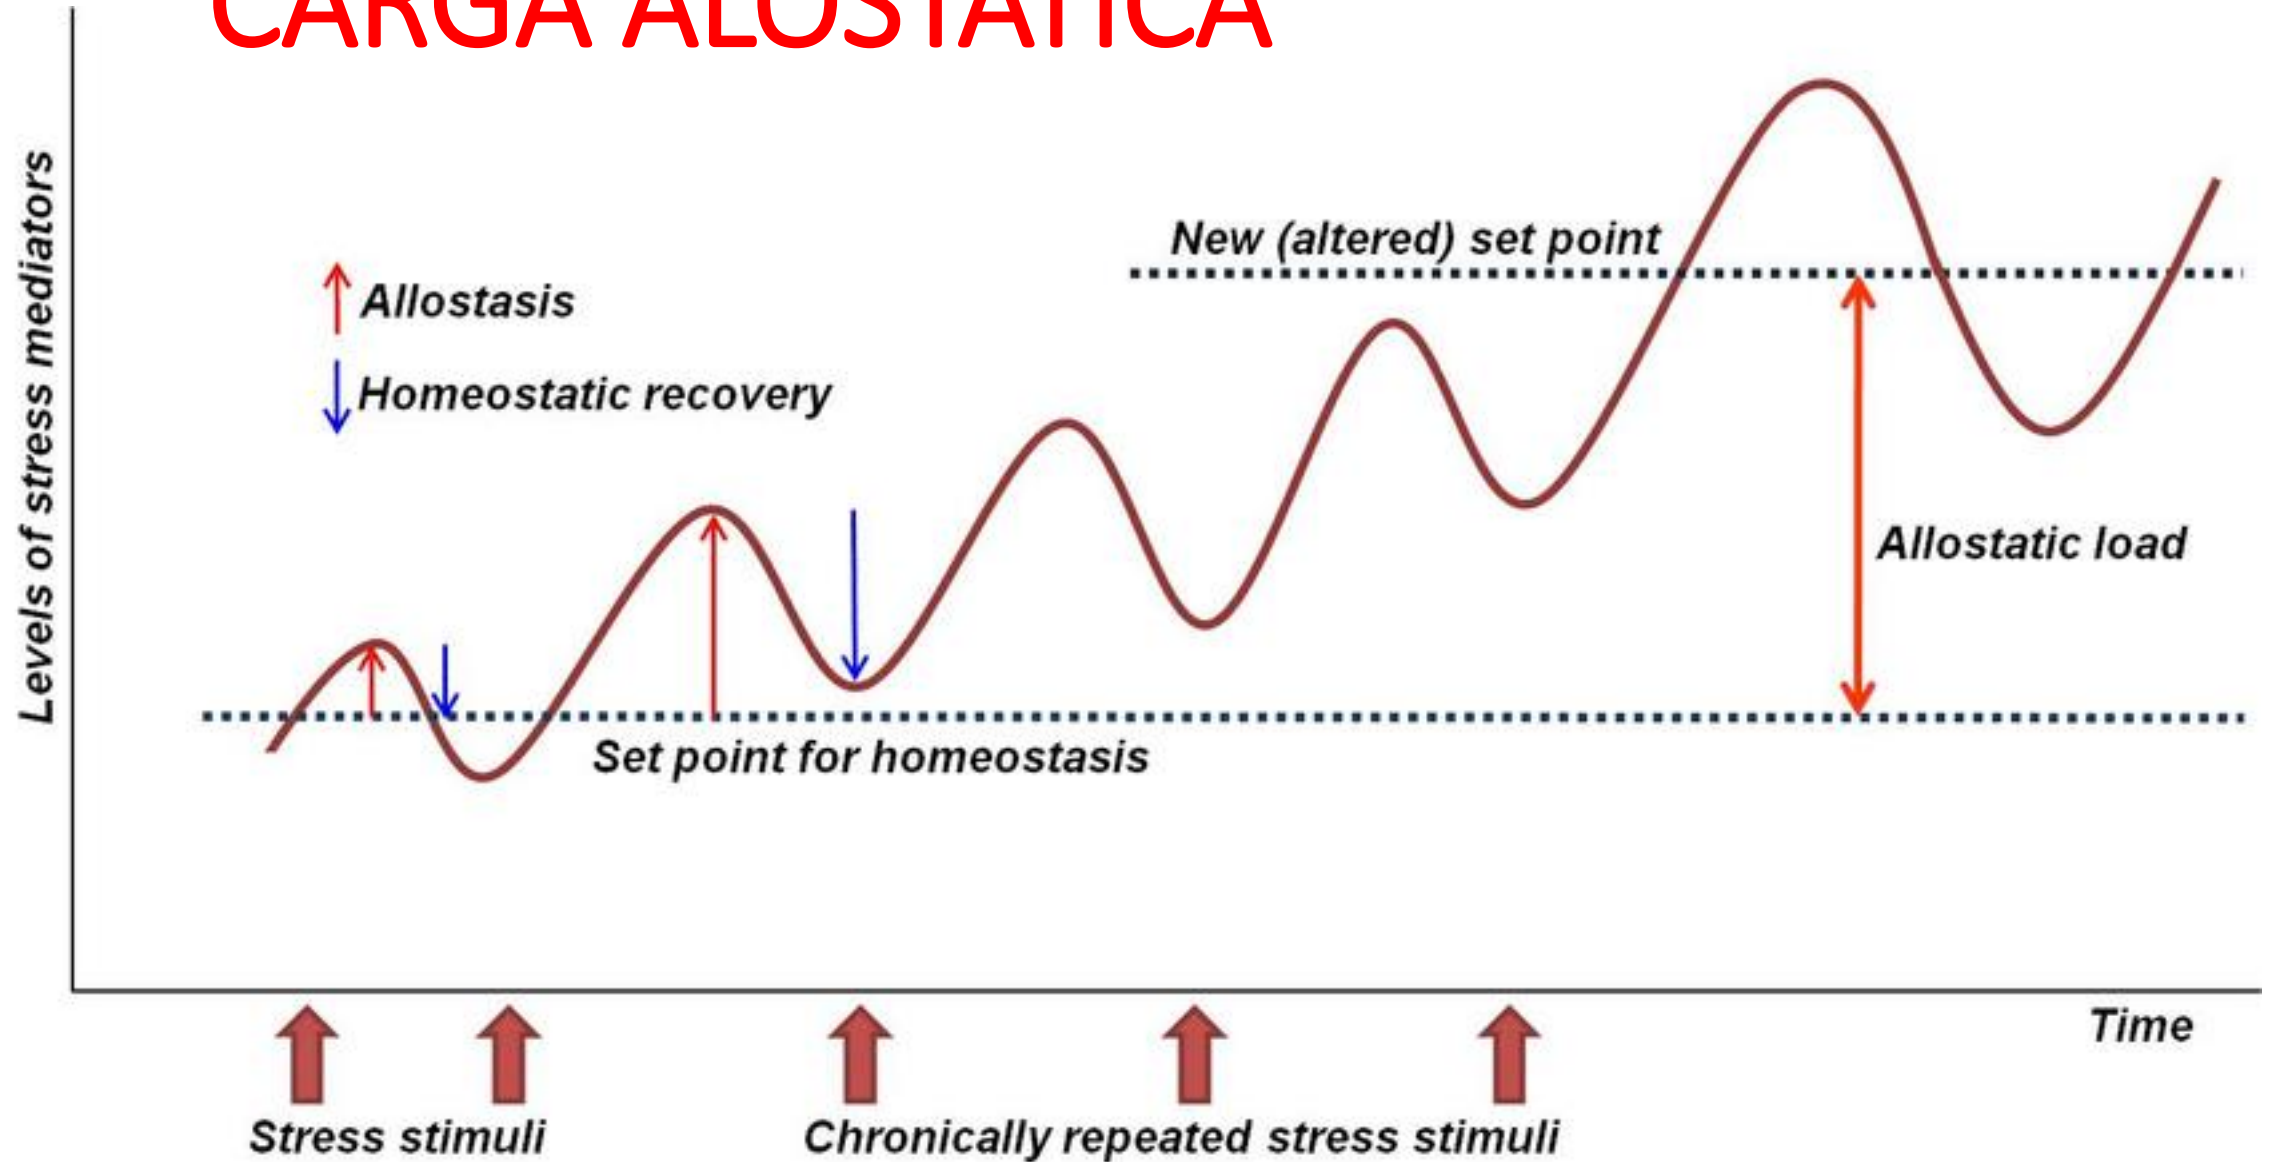

Biomimética empresarial

Estrategias de supervivencia en sistemas complejos

MARÍA BLANCO
JAVIER GONZÁLEZ RECUENCO

A network diagram on a light blue background. It features a dense web of thin black lines representing connections between various nodes. The nodes are represented by small, colorful pushpins in shades of red, green, blue, and yellow. On the right side of the image, the words 'COMPLEXITY' are written in large, bold, black, sans-serif capital letters, stacked vertically. The overall theme is network complexity and organizational structure.

Adaptativo

Emergencia

Autoorganización

HOMEOSTASIS

THE PROCESS OF HOMEOSTASIS

Scenario 1: Normal response

FUNCIONAMIENTO DE LA CARGA ALOSTÁTICA

CARGA ALOSTÁTICA

Las mentes se construyen a sí mismas interactuando con su entorno. Cada yo construye un modelo sofisticado para mantener la **homeostasis**.

Biomimética empresarial

Estrategias de supervivencia en sistemas complejos